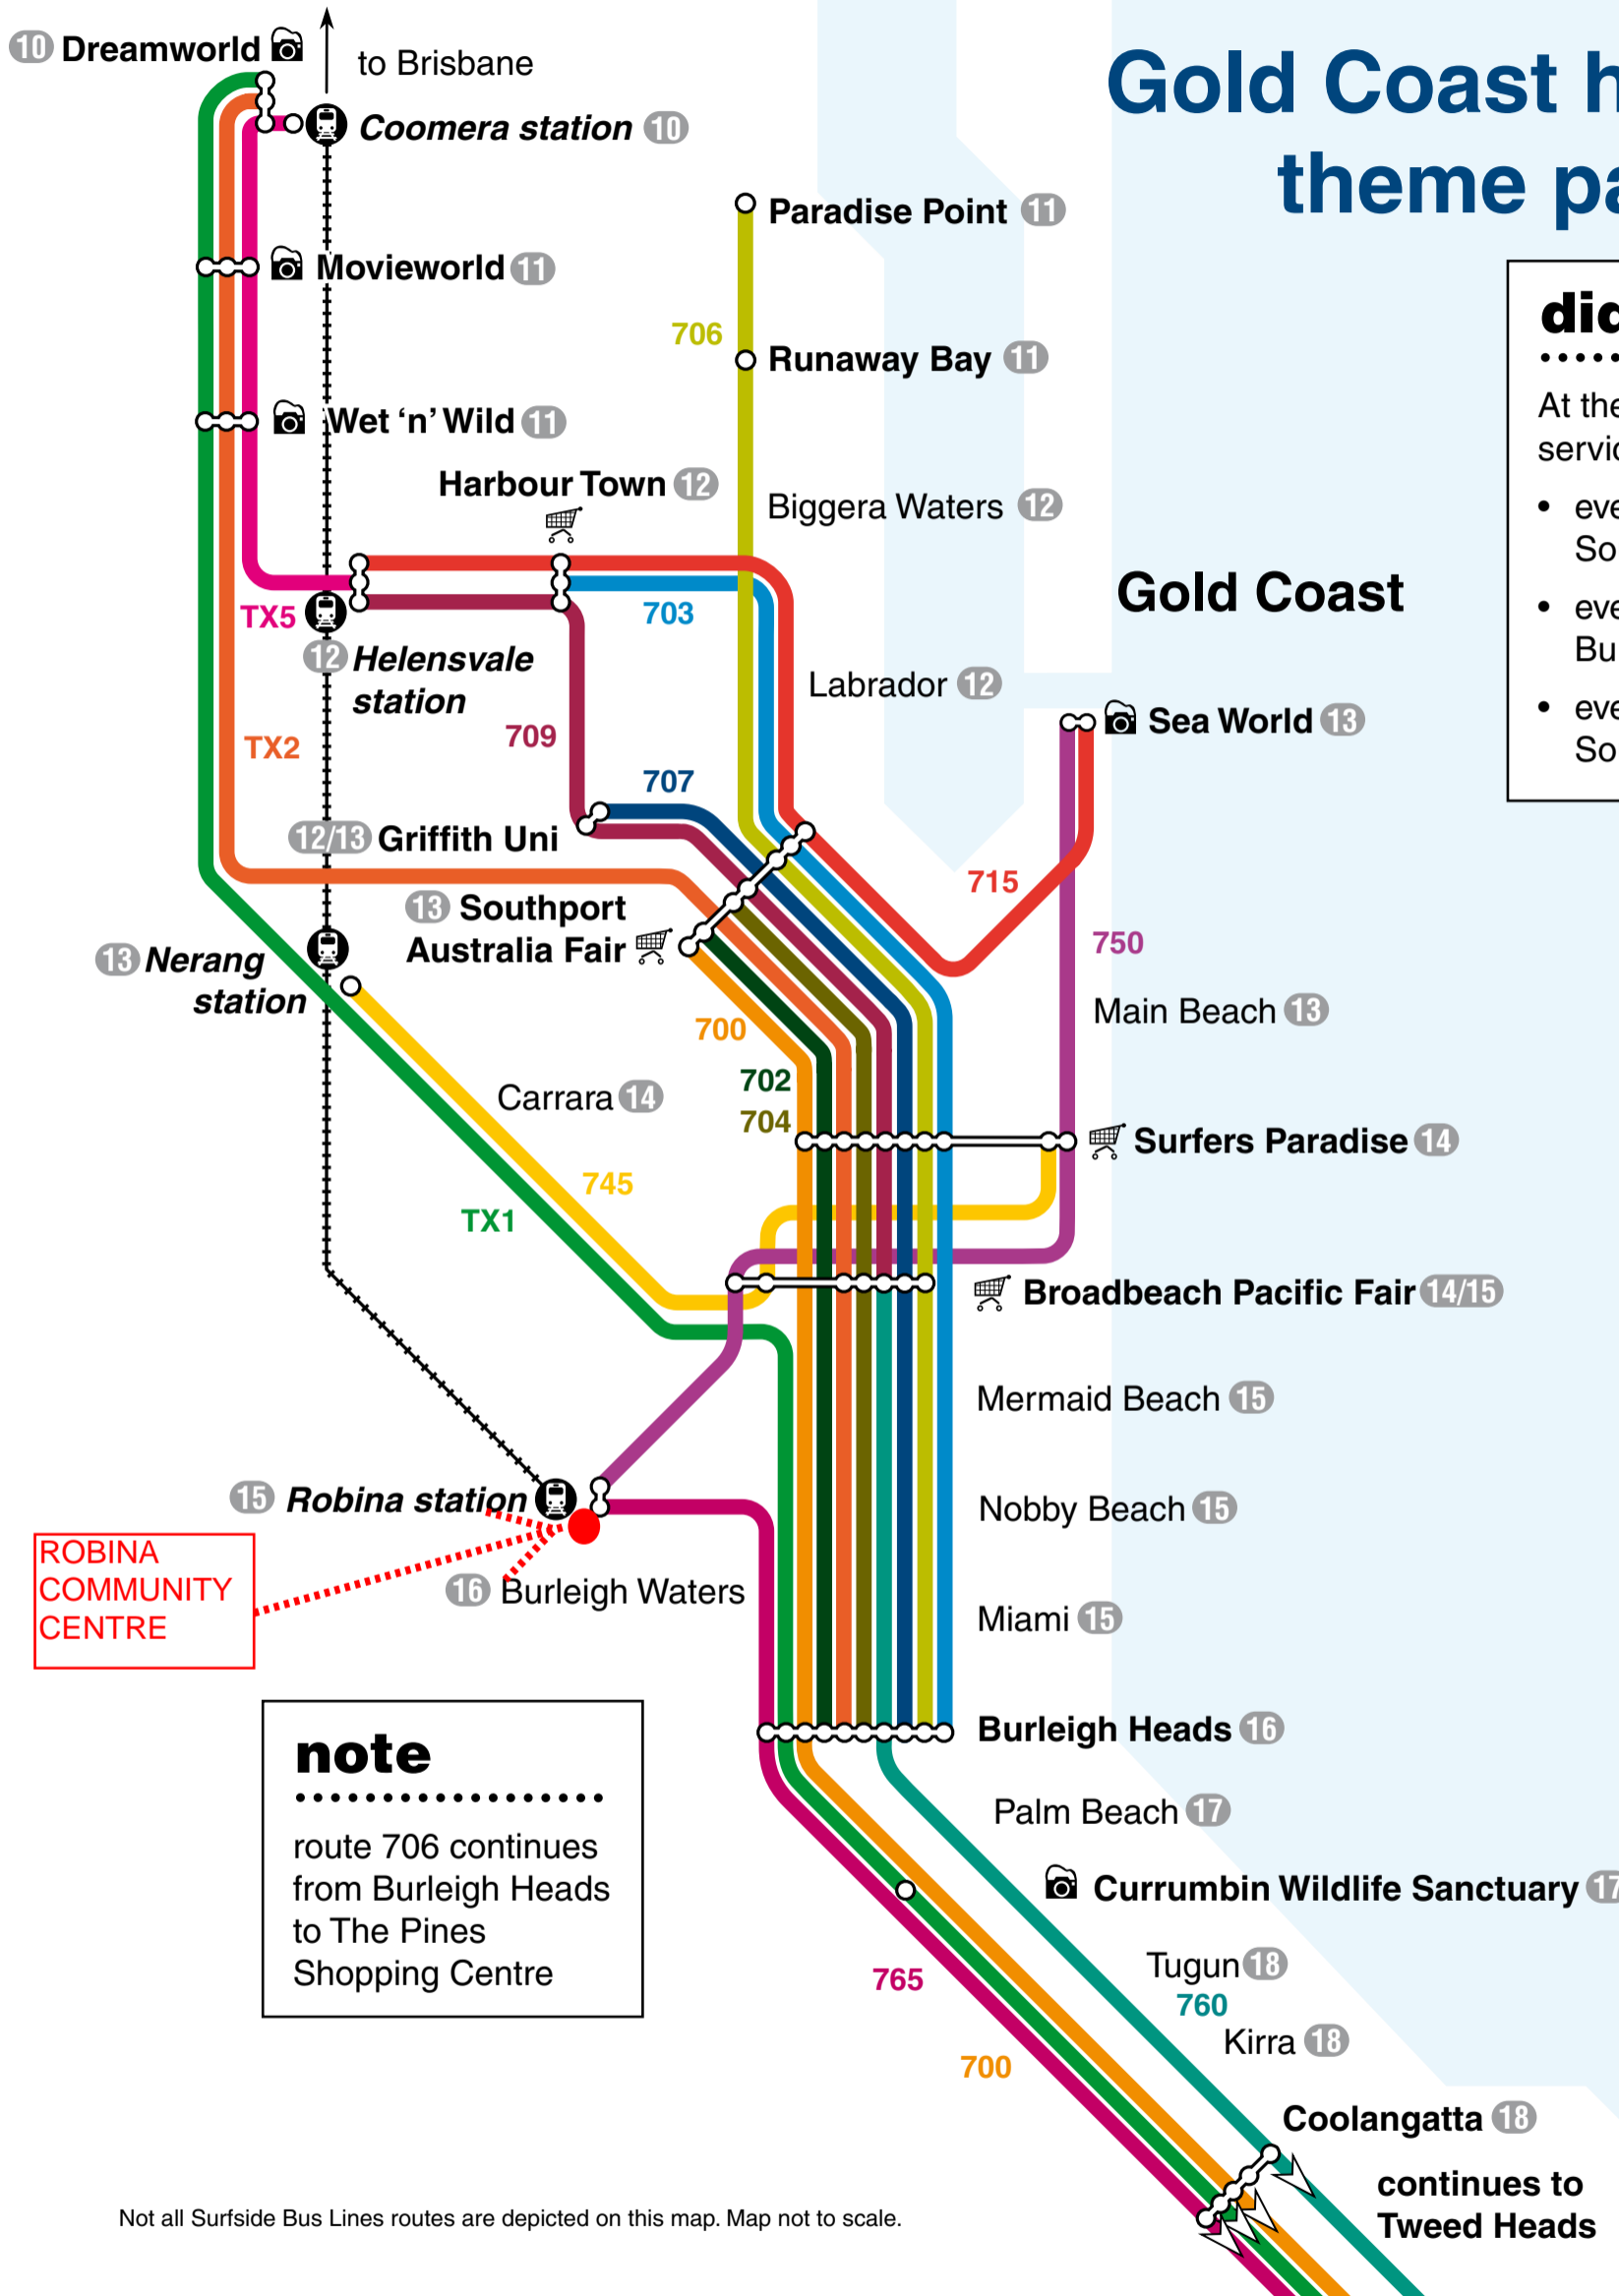

Gold Coast highway and theme park services

did you know?

At the busiest times of the day services will operate:

- every 5 minutes between Southport and Burleigh Heads
- every 10 minutes between Burleigh Heads and Coolangatta
- every 15 minutes between Southport and Helensvale

key

- route TX1
- route TX2
- route TX5
- route 700
- route 702
- route 703
- route 704
- route 706
- route 707
- route 709
- route 715
- route 745
- route 750
- route 760
- route 765
- 13 zone number
- o major interchange
- train station icon
- tourist attraction icon
- shopping centre icon

note
.....
route 706 continues from Burleigh Heads to The Pines Shopping Centre

ROBINA COMMUNITY CENTRE

Not all Surfside Bus Lines routes are depicted on this map. Map not to scale.