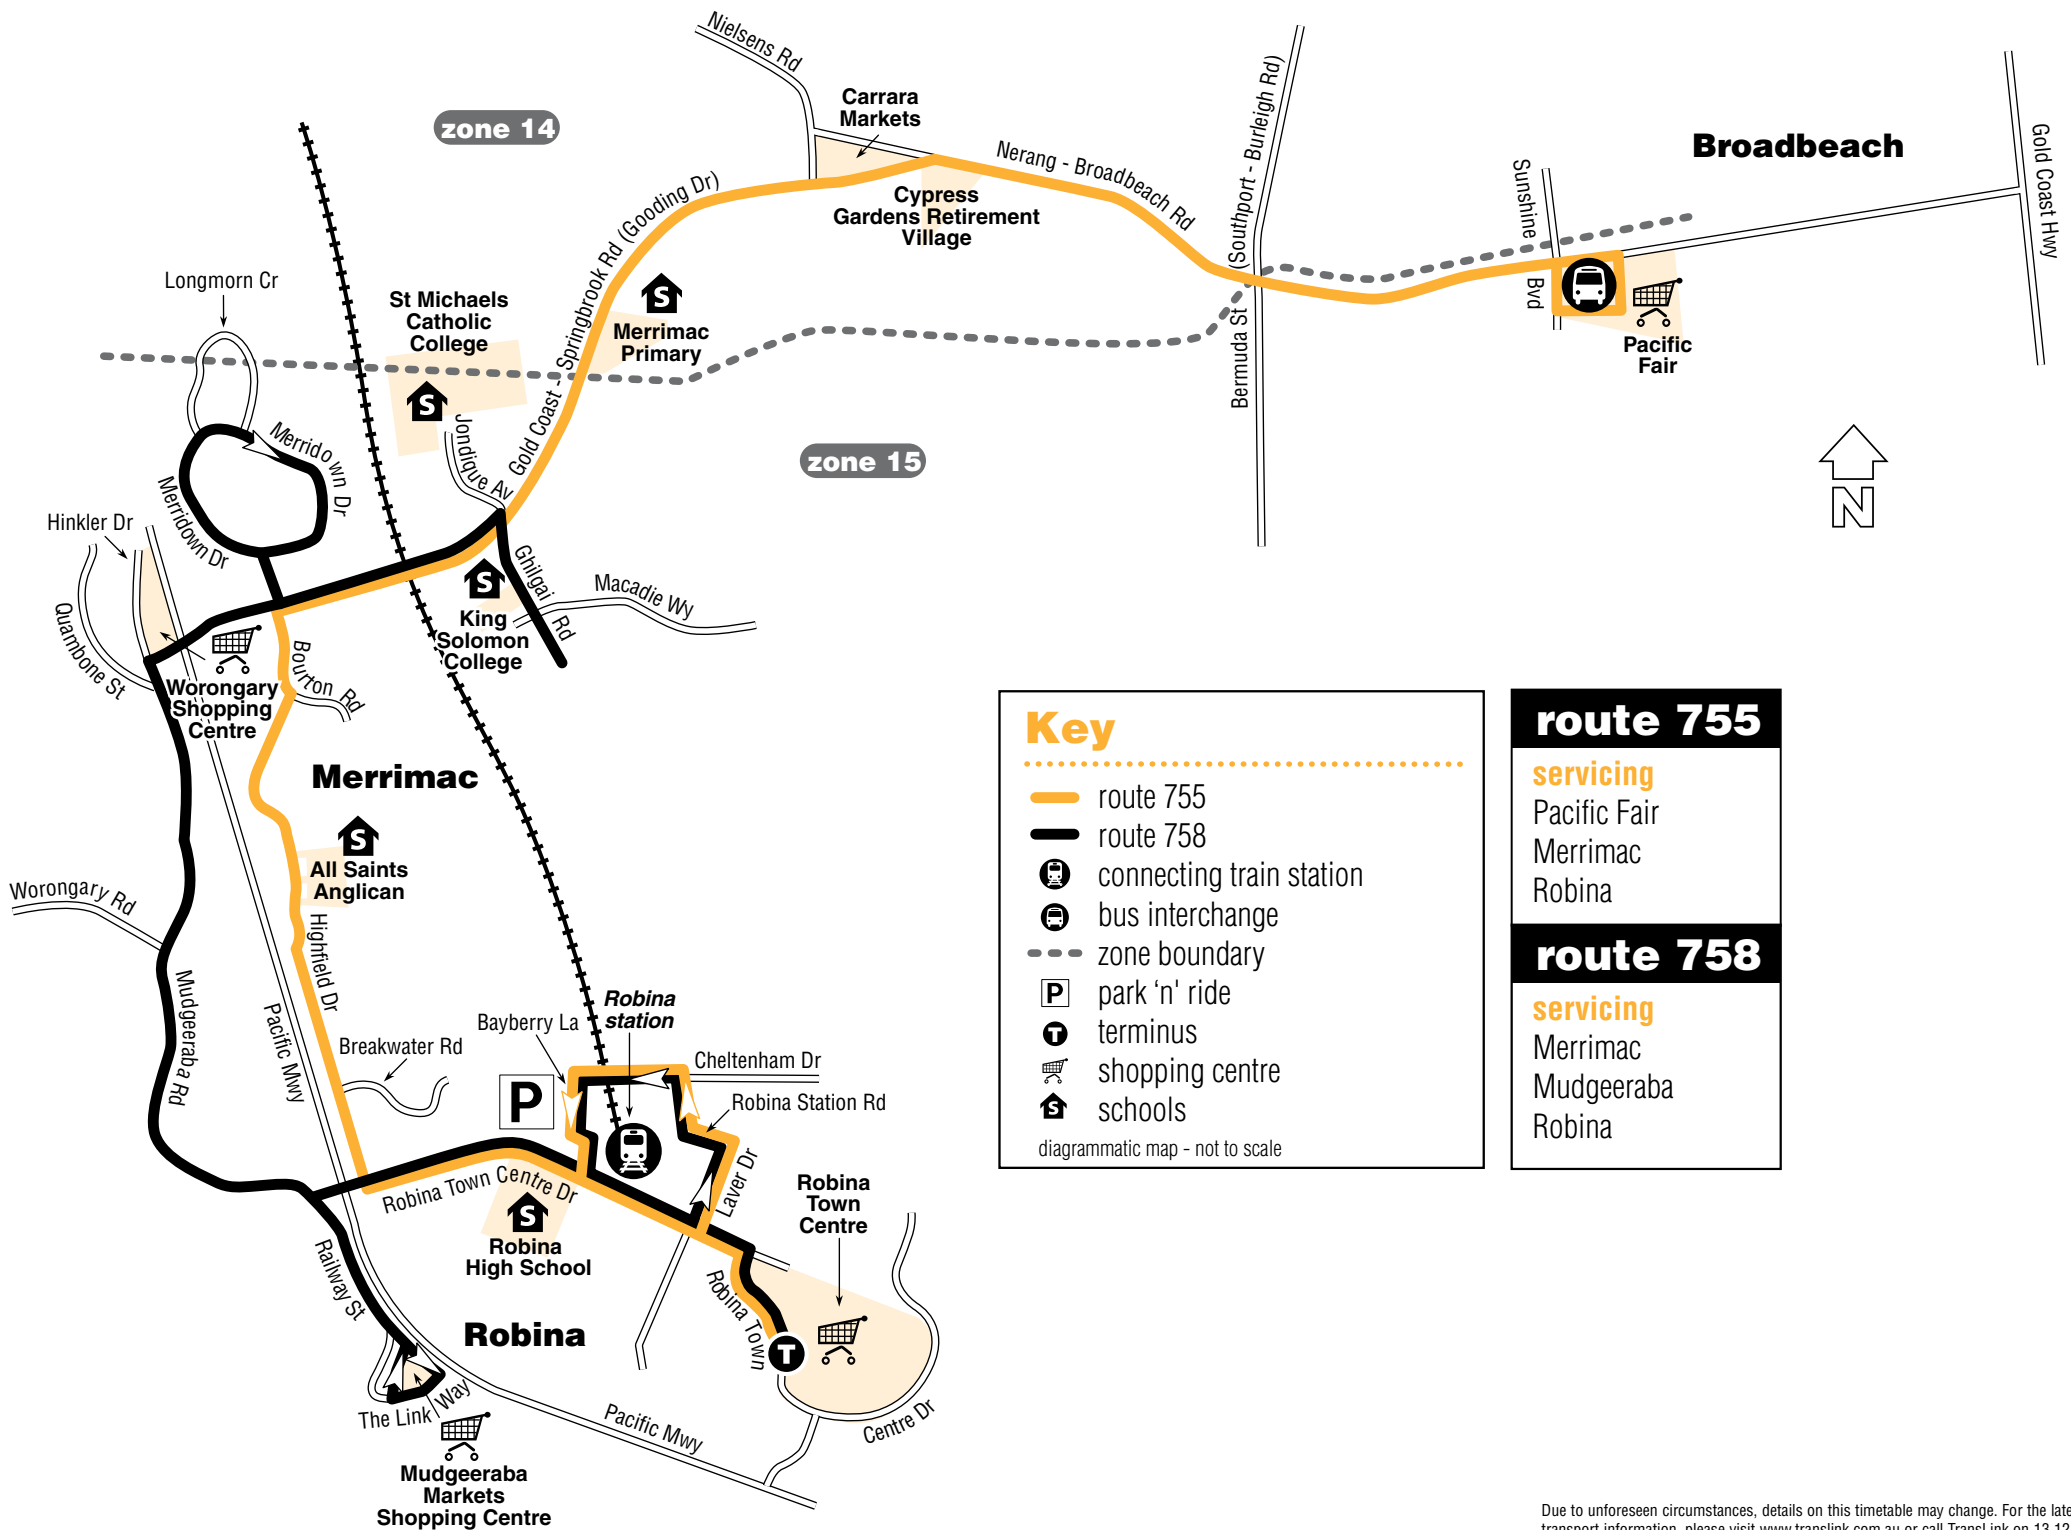

Key

- route 755
- route 758
- connecting train station
- bus interchange
- zone boundary
- park 'n' ride
- terminus
- shopping centre
- schools

diagrammatic map - not to scale

route 755

servicing

- Pacific Fair
- Merrimac
- Robina

---

route 758

servicing

- Merrimac
- Mudgeeraba
- Robina

route
755

Pacific Fair to Robina Town Centre

Servicing Pacific Fair, Robina station & Robina Town Centre

Monday to Friday

showing route number	755	755	755	755	755	755	755	755	755	755	755	755	755	755	
major stops	am						pm								
Pacific Fair	6.47	7.47	8.47	9.47	10.47	11.47	12.47	1.47	2.47	3.47	4.47	5.47	6.47	7.47	
Gooding Dr – Carrara Markets	6.54	7.54	8.54	9.54	10.54	11.54	12.54	1.54	2.54	3.54	4.54	5.54	6.54	7.54	
Gooding Dr – Jondique Ave	7.00	8.00	9.00	10.00	11.00	12.00	1.00	2.00	3.00	4.00	5.00	6.00	7.00	8.00	
Bourton Rd & Highfield Dr	7.02	8.02	9.02	10.02	11.02	12.02	1.02	2.02	3.02	4.02	5.02	6.02	7.02	8.02	
Robina station – bus arrives	7.09	8.09	9.09	10.09	11.09	12.09	1.09	2.09	3.09	4.09	5.09	6.09	7.09	8.09	
Robina station – train departs	7.25	8.23	9.23	10.23	11.23	12.23	1.23	2.23	3.23	4.23	5.29	6.23	7.23	8.23	
Central station – train arrives	8.41	9.38	10.38	11.38	12.38	1.38	2.38	3.38	4.38	5.38	6.47	7.38	8.38	9.38	
Robina Town Centre	7.12	8.12	9.12	10.12	11.12	12.12	1.12	2.12	3.12	4.12	5.12	6.12	7.12	8.12	

Weekends & public holidays*

showing route number	755	755	755	755	755	755	755	755	755	755	755	
major stops	am				pm							
Pacific Fair	8.47	9.47	10.47	11.47	12.47	1.47	2.47	3.47	4.47	5.47	6.47	
Gooding Dr – Carrara Markets	8.54	9.54	10.54	11.54	12.54	1.54	2.54	3.54	4.54	5.54	6.54	
Gooding Dr – Jondique Ave	9.00	10.00	11.00	12.00	1.00	2.00	3.00	4.00	5.00	6.00	7.00	
Bourton Rd & Highfield Dr	9.02	10.02	11.02	12.02	1.02	2.02	3.02	4.02	5.02	6.02	7.02	
Robina station – bus arrives	9.09	10.09	11.09	12.09	1.09	2.09	3.09	4.09	5.09	6.09	7.09	
Robina station – train departs	9.23	10.23	11.23	12.23	1.23	2.23	3.23	4.23	5.23	6.23	7.23	
Central station – train arrives	10.39	11.39	12.39	1.39	2.39	3.39	4.39	5.39	6.39	7.39	8.39	
Robina Town Centre	9.12	10.12	11.12	12.12	1.12	2.12	3.12	4.12	5.12	6.12	7.12	

route
758

Merrimac to Robina Town Centre

Servicing Merrimac, Mudgeeraba Shopping Centre, Robina station & Robina Town Centre

Monday to Friday

showing route number	758	758	758	758	758	758	758	758	758	758	
major stops	am					pm					
Merrimac – Ghilgai Dr	7.23	8.17	9.22	10.22	11.22	12.22	1.22	2.22	3.22	4.22	
Merridown Dr	7.27	8.21	9.26	10.26	11.26	12.26	1.26	2.26	3.26	4.26	
Mudgeeraba Rd & Hinkler Dr	7.30	8.24	9.29	10.29	11.29	12.29	1.29	2.29	3.29	4.29	
Mudgeeraba Shopping Centre	7.37	8.31	9.36	10.36	11.36	12.36	1.36	2.36	3.36	4.36	
Robina station – bus arrives	7.43	8.37	9.42	10.42	11.42	12.42	1.42	2.42	3.42	4.42	
Robina station – train departs	7.53	8.53	9.53	10.53	11.53	12.53	1.53	2.53	3.53	4.53	
Central station – train arrives	9.09	10.08	11.08	12.08	1.08	2.08	3.08	4.08	5.08	6.08	
Robina Town Centre	7.46	8.40	9.45	10.45	11.45	12.45	1.45	2.45	3.45	4.45	

Weekends & public holidays*

showing route number	758	758	758	758	758	758	758	758	
major stops	am			pm					
Merrimac – Ghilgai Dr	9.22	10.22	11.22	12.22	1.22	2.22	3.22	4.22	
Merridown Dr	9.26	10.26	11.26	12.26	1.26	2.26	3.26	4.26	
Mudgeeraba Rd & Hinkler Dr	9.29	10.29	11.29	12.29	1.29	2.29	3.29	4.29	
Mudgeeraba Shopping Centre	9.36	10.36	11.36	12.36	1.36	2.36	3.36	4.36	
Robina station – bus arrives	9.42	10.42	11.42	12.42	1.42	2.42	3.42	4.42	
Robina station – train departs	9.53	10.53	11.53	12.53	1.53	2.53	3.53	4.53	
Central station – train arrives	11.09	12.09	1.09	2.09	3.09	4.09	5.09	6.09	
Robina Town Centre	9.45	10.45	11.45	12.45	1.45	2.45	3.45	4.45	

explanations

• – Journey does not travel via this location.

am – Journeys operating in the morning.

pm – Journeys operating in the afternoon and evening.